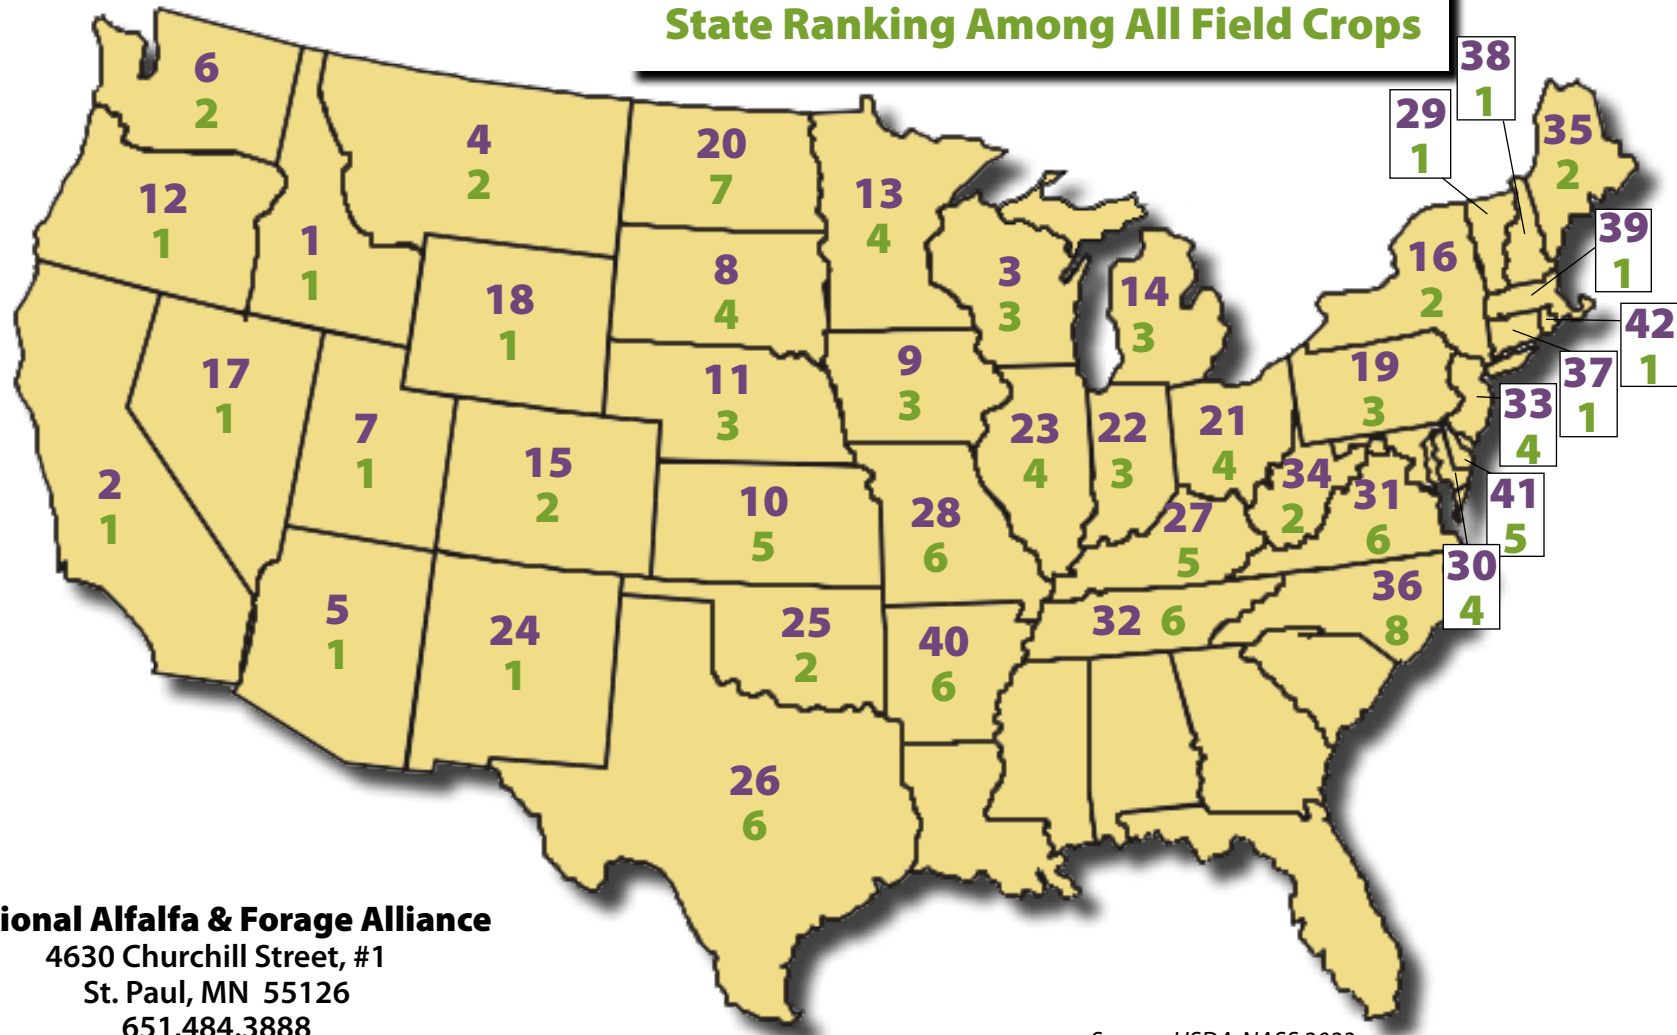

2022 Value of Alfalfa Production

\$12.9 billion

National Ranking
State Ranking Among All Field Crops

National Alfalfa & Forage Alliance
 4630 Churchill Street, #1
 St. Paul, MN 55126
 651.484.3888
nafa@alfalfa.org

Source: USDA-NASS 2023
 (Includes dry hay & haylage for CA, ID, IL, IA, KS, MI, MN, MO, NE, NY, OH, PA, SD, TX, VT, WA, and WI.)

2023 Alfalfa Production Acreage

National Ranking
State Ranking Among All Field Crops