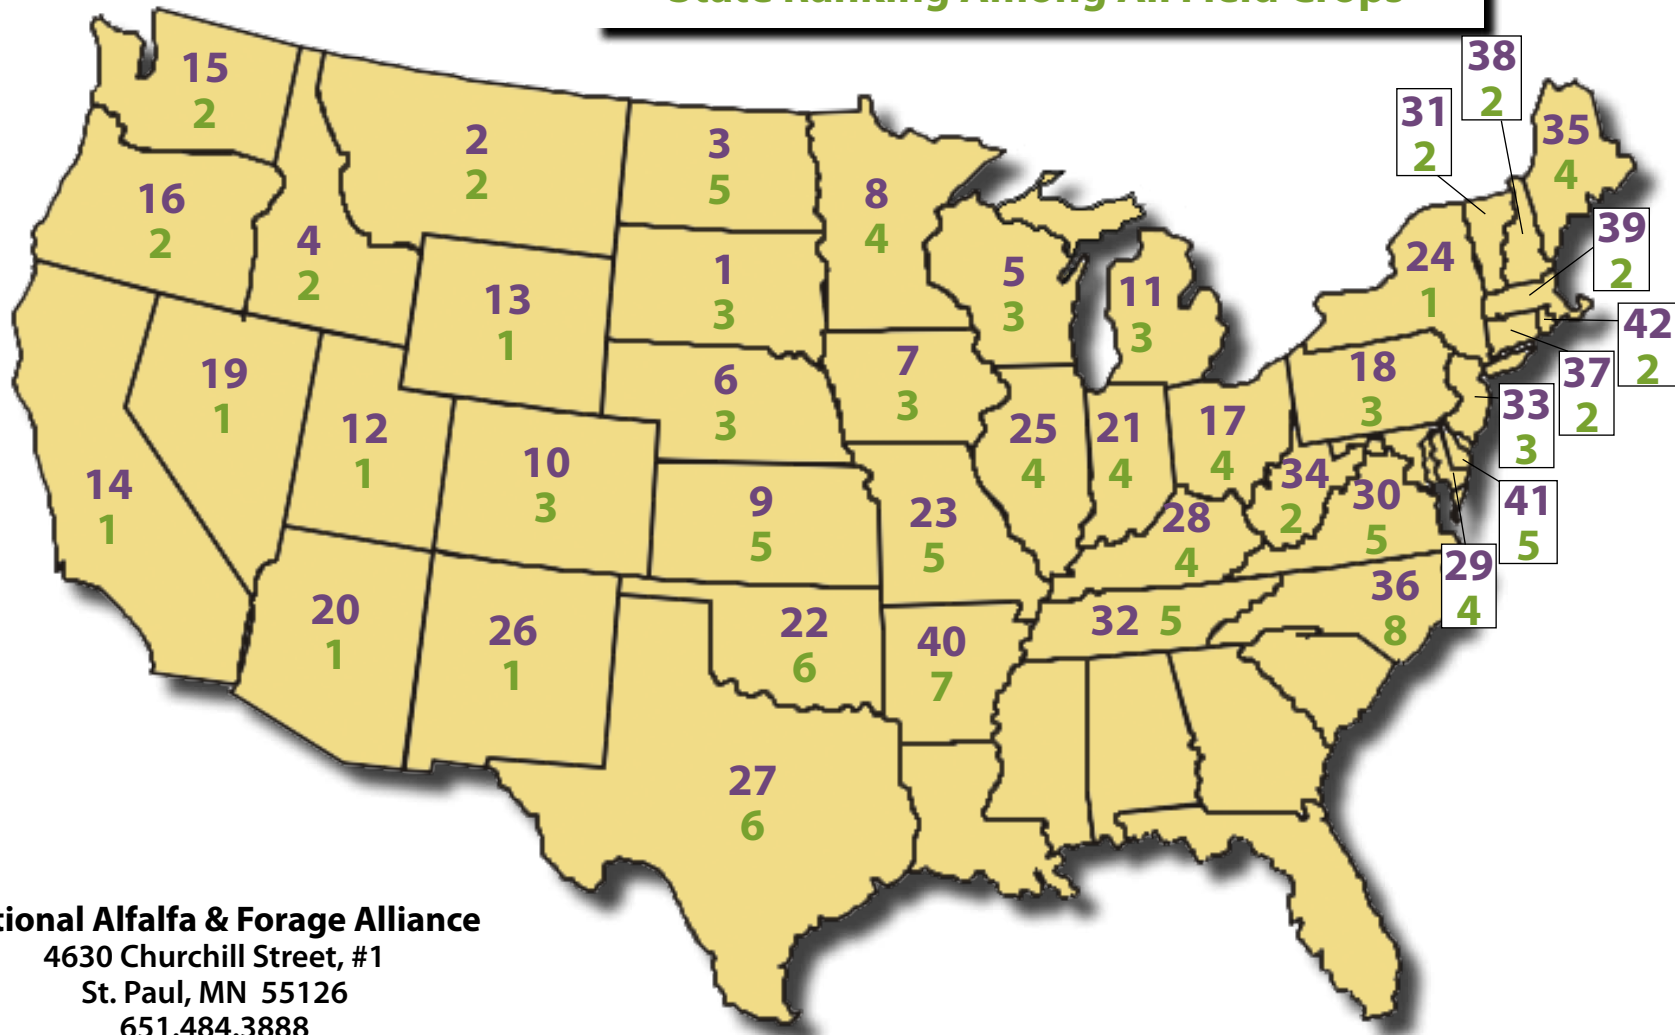

2022 Value of Alfalfa Production

\$12.9 billion

National Ranking
State Ranking Among All Field Crops

National Alfalfa & Forage Alliance
 4630 Churchill Street, #1
 St. Paul, MN 55126
 651.484.3888
nafa@alfalfa.org

Source: USDA-NASS 2023
 (Includes dry hay & haylage for CA, ID, IL, IA, KS, MI, MN, MO, NE, NY, OH, PA, SD, TX, VT, WA, and WI.)

2023 Alfalfa Production Acreage

National Ranking
State Ranking Among All Field Crops